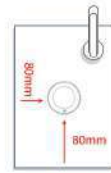

High Quality Protect Packaging

Our Desk Seal is designed to produce impressions with minimal effort

Long reach design

HEAVY DUTY SEAL

2900 gms
net weight

DESK-S5 max. Ø52mm RM 440

* Suitable for paper weight 80-260 gsm

HEAVY DUTY SEAL

6400 gms
net weight

DESK-S6 max. Ø42mm RM 770

* Suitable for paper weight 80-260 gsm

Pocket Seal

ES-40 max. Ø39mm RM 110

DESK-S1 max. Ø39mm RM 110

DESK-S2 max. Ø39mm RM 110