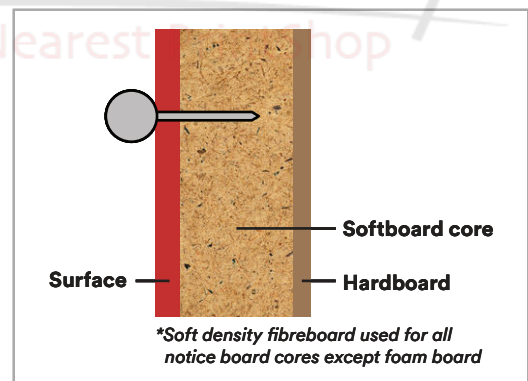

- Available surfaces:
 - Velvet, Fabric, Foam, Cork and Soft Board
- Available in aluminium frame and classic wooden frame
- Optional stand for mobility
- Soft density fibreboard core complies with Forest Stewardship Council (FSC) requirements

Standard Frame

Dark Walnut

Brown

White

Product Code - Aluminium Frame

BOARD SIZE (W X H) MM	VELVET	FABRIC	FOAM	CORK	SOFT BOARD
300 X 300	VN11	TN11	FB11	CB11	SB11
450 X 300	VN115	TN115	FB115	CB115	SB115
600 X 300	VN12	TN12	FB12	CB12	SB12
600 X 450	VN15	TN15	FB15	CB15	SB15
600 X 600	VN22	TN22	FB22	CB22	SB22
900 X 600	VN23	TN23	FB23	CB23	SB23
1200 X 600	VN24	TN24	FB24	CB24	SB24
900 X 900	VN33	TN33	FB33	CB33	SB33
1200 X 900	VN34	TN34	FB34	CB34	SB34
1500 X 900	VN35	TN35	FB35	CB35	SB35
1800 X 900	VN36	TN36	FB36	CB36	SB36
1200 X 1200	VN44	TN44	FB44	CB44	SB44
1500 X 1200	VN45	TN45	FB45	CB45	SB45
1800 X 1200	VN46	TN46	FB46	CB46	SB46
2400 X 1200	VN48	TN48	FB48	CB48	SB48
3000 X 1200	VN410	TN410	FB410	CB410	SB410
3600 X 1200	VN412	TN412	FB412	CB412	SB412

Product Code - Classic Wooden Frame

BOARD SIZE (W X H) MM	VELVET	FABRIC	FOAM	CORK	SOFT BOARD
1200 X 900	VN34W	TN34W	FB34W	CB34W	SB34W
1200 X 1200	VN44W	TN44W	FB44W	CB44W	SB44W
1500 X 1200	VN45W	TN45W	FB45W	CB45W	SB45W
1800 X 1200	VN46W	TN46W	FB46W	CB46W	SB46W
2400 X 1200	VN48W	TN48W	FB48W	CB48W	SB48W
3000 X 1200	VN410W	TN410W	FB410W	CB410W	SB410W
3600 X 1200	VN412W	TN412W	FB412W	CB412W	SB412W